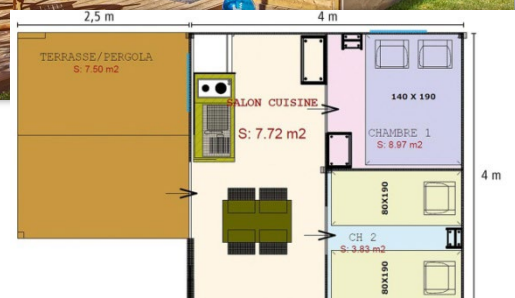

STANDARD TENTE FUNFLOWER 23m²

2 bedrooms – sleeps 2 to 4

Check-in:
3:00 PM
Check-out:
10:00 AM

- Kitchen area
- 1 double bed 140x190cm
- 2 twin single beds 80x190cm (can be pushed together)
- NO BATHROOM FACILITIES
- Terrace with equipped pergola
- [FUNFLOWER VIDEO](#)