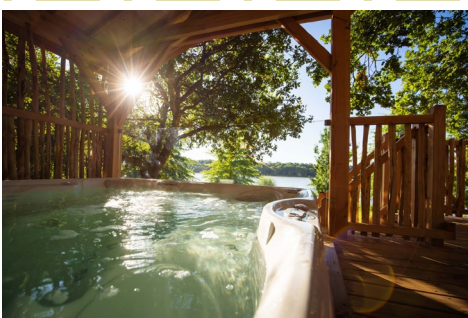

PREMIUM
AREA
NATURE SIDE

CABANE DANS LES ARBRES 30m²

3 bedrooms – sleeps 6

Check-in:
3:00 PM
Check-out:
10:00 AM

- Extra-large 40 m² terrace with sheltered private spa for 6 people, garden furniture, and plancha. A pulley system is available for lifting and lowering your luggage, and a secure staircase with a safety gate.
- Fully equipped kitchen with Nespresso coffee machine, dining area, air conditioning, and large bay windows with a direct view of Lac de la Chausselière.
- A master bedroom with 1 double bed 160x200cm, a wardrobe, and a bay window with a view of the lake as soon as you wake up.
- A 20 m² mezzanine with 2 separate sleeping areas: the first with 1 double bed 140x200cm and the second with 2 single beds 80x200cm, featuring storage spaces and panoramic windows overlooking the lake.
- Bathroom with double sinks and spacious shower.
- Separate toilet

WIFI
INCLUDED

PREMIUM
AREA
NATURE SIDE

CABANE DANS LES ARBRES 30m²

3 bedrooms – sleeps 6

You'll love :

- ♥ Beds made upon arrival and towels provided
- ♥ Cleaning included
- ♥ Its connection with nature thanks to its 4-meter height
- ♥ Its unique panoramic view of the lake
- ♥ Its private spa for 6 people
- ♥ Its cozy interior