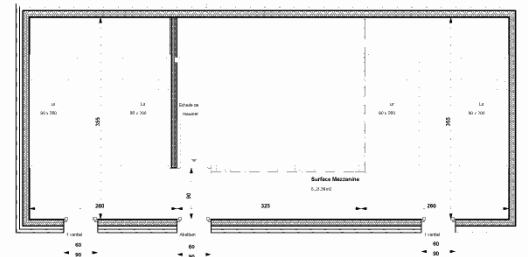

PREMIUM
AREA
NATURE SIDE

CABANE DANS LES ARBRES 30m²

3 bedrooms – sleeps 6

Check-in:
3:00 PM
Check-out:
10:00 AM

- Extra-large 40 m² terrace with sheltered private spa for 6 people, garden furniture, and plancha. A pulley system is available for lifting and lowering your luggage, and a secure staircase with a safety gate.
- Fully equipped kitchen with Nespresso coffee machine, dining area, air conditioning, and large bay windows with a direct view of Lac de la Chausselière.
- A master bedroom with 1 double bed 160x200cm, a wardrobe, and a bay window with a view of the lake as soon as you wake up.
- A 20 m² mezzanine with 2 separate sleeping areas: the first with 1 double bed 140x200cm and the second with 2 single beds 80x200cm, featuring storage spaces and panoramic windows overlooking the lake.
- Bathroom with double sinks and spacious shower.
- Separate toilet

WIFI
INCLUDED

PREMIUM
AREA
NATURE SIDE

CABANE DANS LES ARBRES 30m²

3 bedrooms – sleeps 6

You'll love :

- ♥ Beds made upon arrival and towels provided
- ♥ Cleaning included
- ♥ Its connection with nature thanks to its 4-meter height
- ♥ Its unique panoramic view of the lake
- ♥ Its private spa for 6 people
- ♥ Its cozy interior