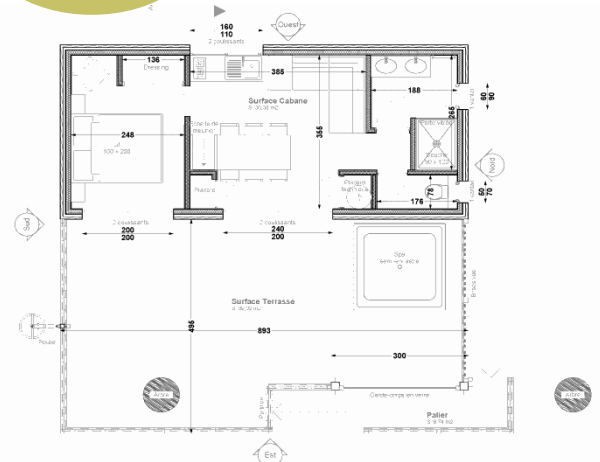

PREMIUM
AREA
NATURE SIDE

CABANE DANS LES ARBRES 30m²

3 bedrooms – sleeps 6

Check-in:
3:00 PM
Check-out:
10:00 AM

- Extra-large 40 m² terrace with sheltered private spa for 6 people, garden furniture, and plancha. A pulley system is available for lifting and lowering your luggage, and a secure staircase with a safety gate.
- Fully equipped kitchen with Nespresso coffee machine, dining area, air conditioning, and large bay windows with a direct view of Lac de la Chausselière.
- A master bedroom with 1 double bed 160x200cm, a wardrobe, and a bay window with a view of the lake as soon as you wake up.
- A 20 m² mezzanine with 2 separate sleeping areas: the first with 1 double bed 140x200cm and the second with 2 single beds 80x200cm, featuring storage spaces and panoramic windows overlooking the lake.
- Bathroom with double sinks and spacious shower.
- Separate toilet

WIFI
INCLUDED

PREMIUM
AREA
NATURE SIDE

CABANE DANS LES ARBRES 30m²

3 bedrooms – sleeps 6

You'll love :

- ♥ Beds made upon arrival and towels provided
- ♥ Cleaning included
- ♥ Its connection with nature thanks to its 4-meter height
- ♥ Its unique panoramic view of the lake
- ♥ Its private spa for 6 people
- ♥ Its cozy interior