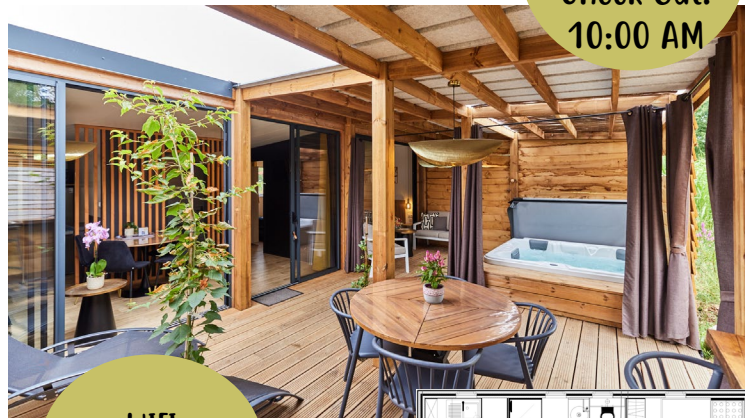

**PREMIUM
AREA
NATURE SIDE**

CABANE CÔTÉ NATURE 35m² With air conditioning

2 bedrooms – sleeps 5

**Check-in:
3:00 PM
Check-out:
10:00 AM**

- Extra-large terrace with private spa, garden furniture, bar corner, coffee table, sun loungers, and plancha.
- Fully equipped kitchen with dishwasher.
- 1 double bed 160x200cm
- 1 single bed 80x200cm
- 1 trundle bed 80x200cm
- 1 transverse bunk bed 80x190cm
- Bathroom with extra-large shower and single basin